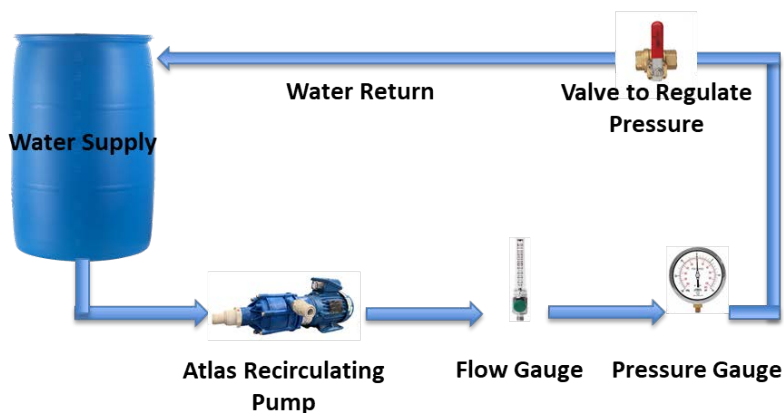

Edwards ATLAS TPU Water Recirculation Pump Service

Service Scope of Work

- **Disassemble and Clean Pump & Motor**
- **Inspect all Parts for Damage/Wear**
- **Replace All Consumables**
 - **Orings**
 - **Seals**
 - **Bearings**
 - **Bushings**
- **Replace Internal Major Parts as Needed**
 - **Thrust Rings**
 - **Impellers**
 - **Drive Shaft**
 - **12 Pole Impellor Drive**
 - **Drive Magnet Assy**
 - **Diffuser**
 - **Stators**
 - **Motor**

Rigorous Performance Testing

- **Electrical Safety**
- **Leak Check**
- **Current Under Load**
- **Flow Testing at Multiple Pressures**
- **Maximum Flow and Pressure Verification**

COMPETITIVE COST

OEM Level Repair at a
Fraction of the Price